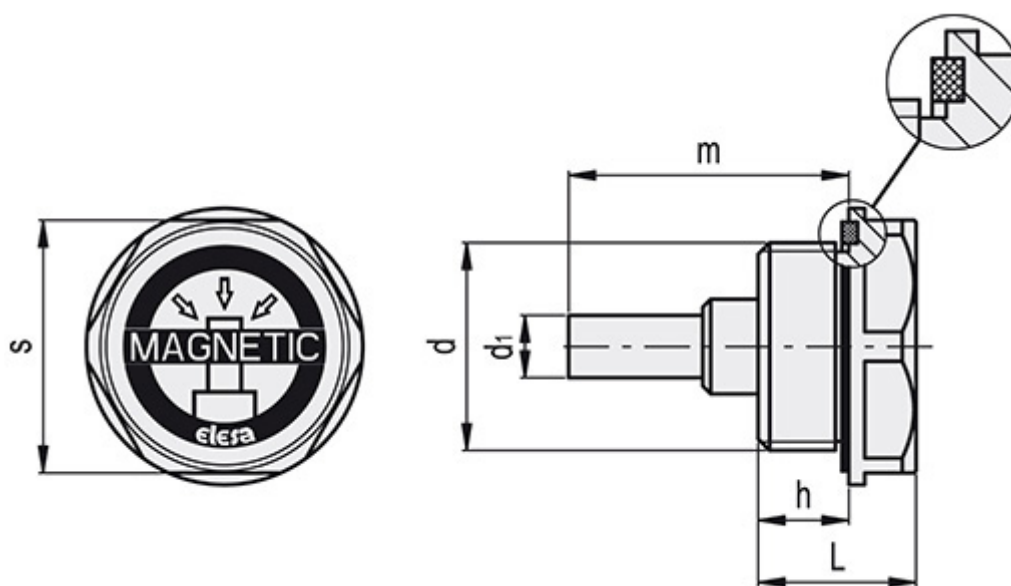

Article number: 2311059783
Description: Elesa Magnetic plug
TMB-HT-50-G 1 1/2

Measures

d1	= 8
e	= G 1 1/2
h	= 13
L	= 24
m	= 37
s	= 50
Weight	= 131